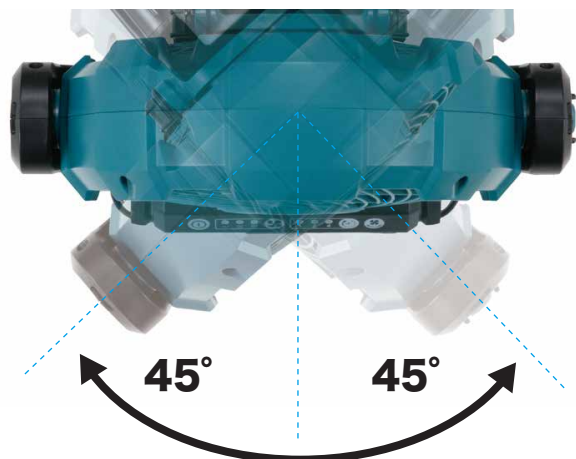

Cordless Swing Fan

DCF102Z

Automatic Swing Fan

Max wind speed **590** ft./min

Automatically Swings 45° L/R

18V
LITHIUM-ION

14.4V
LITHIUM-ION

Compact size allows installation even in tight spaces

Automatic swing fan

Fan tilts up/ down

Fan head angle can be adjusted from side to side and up and down

- 3 settings (High 590 ft.min, Medium 492 ft.min, 394 ft.min) for optimal air velocity control
- Very compact but 180 mm (7-1/8") Large fan produces strong enough air flow.

Adjustable handle

Can be mounted on some tripods

Low / Middle / High selectable 3 wind speeds

Automatic-off timer : 3 stage adjustable (1 hour, 2 hours, 4 hours)

AC Adapter jack (option)

Fan Diameter
7-3/32"