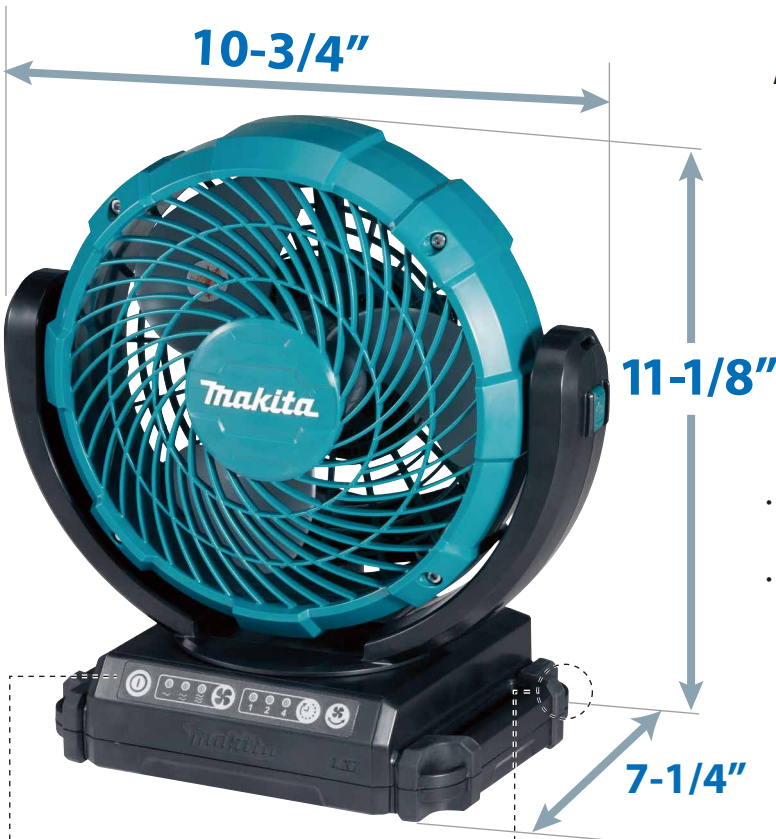

Cordless Swing Fan

DCF102Z

Automatic Swing Fan

Max wind speed **590** ft./min

Automatically Swings 45° L/R

18V
LITHIUM-ION

14.4V
LITHIUM-ION

Compact size allows installation even in tight spaces

Automatic swing fan

Fan tilts up/ down

Fan head angle can be adjusted from side to side and up and down

- 3 settings (High 590 ft.min, Medium 492 ft.min, 394 ft.min) for optimal air velocity control
- Very compact but 180 mm (7-1/8") Large fan produces strong enough air flow.

Adjustable handle

Can be mounted on some tripods

Low / Middle / High selectable 3 wind speeds

Automatic-off timer : 3 stage adjustable (1 hour, 2 hours, 4 hours)

AC Adapter jack (option)

Fan Diameter
7-3/32"