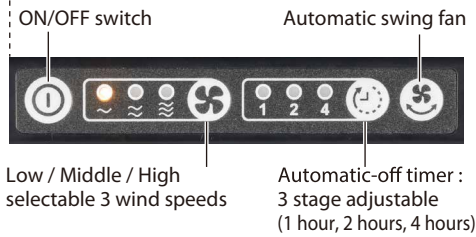

Automatic swing fan

Fan tilts up/ down

Fan head angle can be adjusted from side to side and up and down

- 3 settings (High 590 ft.min, Medium 492 ft.min, 394 ft.min) for optimal air velocity control
- Very compact but 180 mm (7-1/8") Large fan produces strong enough air flow.

Adjustable handle

Can be mounted on some tripods

Low / Middle / High selectable 3 wind speeds

Automatic-off timer : 3 stage adjustable (1 hour, 2 hours, 4 hours)

AC Adapter jack (option)

Fan Diameter
7-3/32"