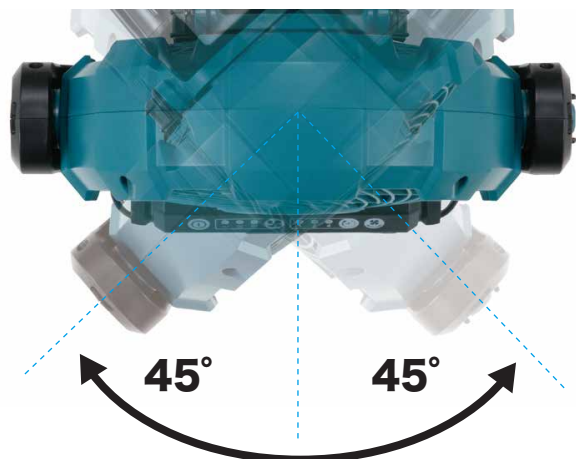

Cordless Swing Fan

CF101DZ

Automatic Swing Fan

Max wind speed **590** ft./min

Automatically Swings 45° L/R

Compact size allows installation even in tight spaces

Automatic swing fan

Fan tilts up/ down

Fan head angle can be adjusted from side to side and up and down

- 3 settings (High 180 m/s, Medium 150 m/s, Low 120 m/s) for optimal air velocity control
- Very compact but 180 mm (7-1/8") Large fan produces strong enough air flow.

Adjustable handle

Can be mounted on some tripods

*with Battery Charge Level Indicator

Low / Middle / High selectable 3 wind speeds

Automatic-off timer : 3 stage adjustable (1 hour, 2 hours, 4 hours)

AC Adapter jack (option)