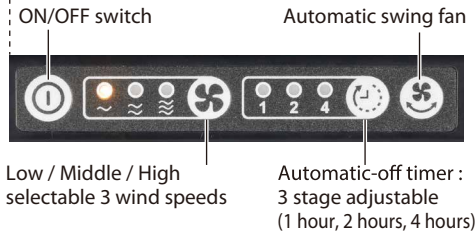

Fan head angle can be adjusted from side to side and up and down

- 3 settings (High 180 m/s, Medium 150 m/s, Low 120 m/s) for optimal air velocity control
- Very compact but 180 mm (7-1/8") Large fan produces strong enough air flow.

Adjustable handle

Can be mounted on some tripods

*with Battery Charge Level Indicator

Low / Middle / High selectable 3 wind speeds

Automatic-off timer : 3 stage adjustable (1 hour, 2 hours, 4 hours)

AC Adapter jack (option)